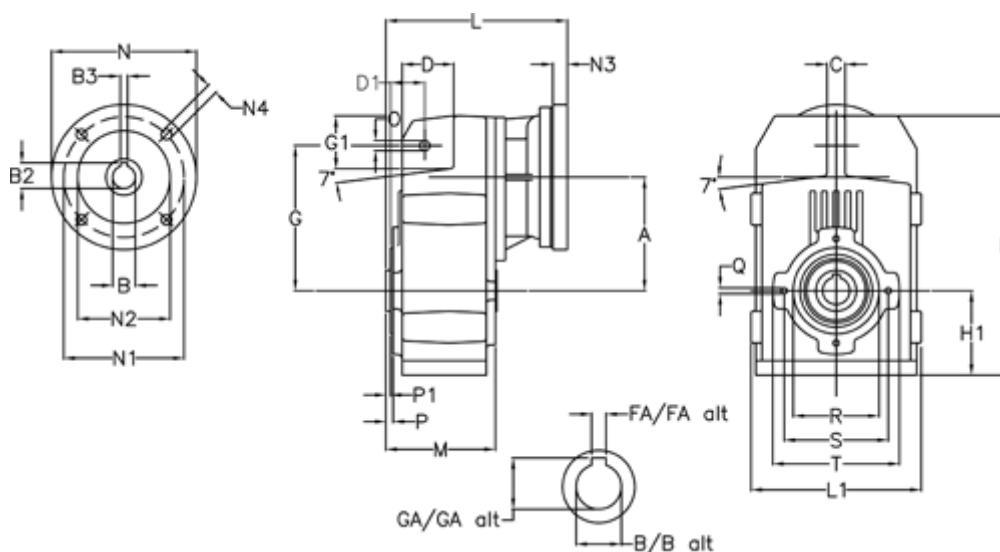

Article number: 29560304463235
 Description: Shaft mounted gear
 A312H35-44,6-P90B5

Measures

A = 150.50	FA = 10	M = 125.0	Q = M10x17
B = 35	G = 170	N = 200	R = 110
B1 = 24	G1 = 84.0	N1 = 165	S = 130
B2 = 27.3	GA = 38.3	N2 = 130	T = 150
B3 = 8	H = 326.0	N4 = M10x20	
C = 20	H1 = 102.0	O = 13	
D = 68.0	L = 245.0	P = 6.5	
D1 = 54.0	L1 = 210	P1 = 3.5	